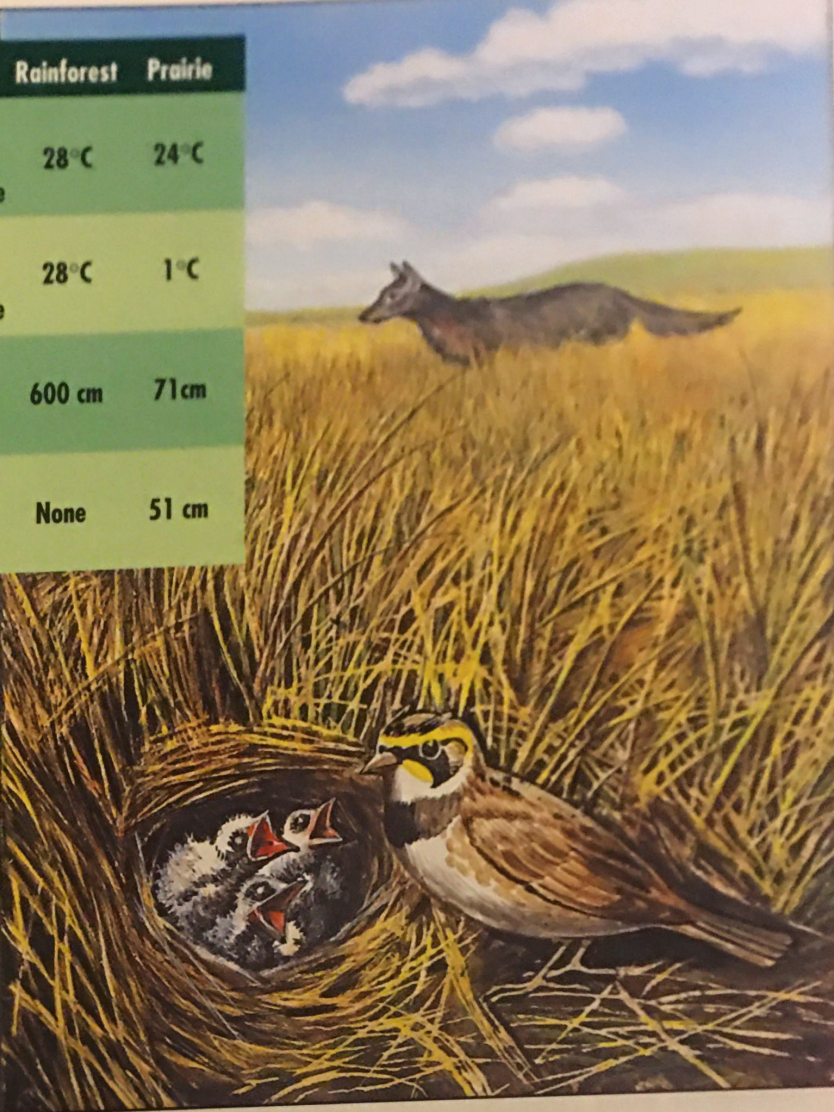

COMPARING TWO HABITATS

	Rainforest	Prairie
Average Summer Temperature	28°C	24°C
Average Winter Temperature	28°C	1°C
Average Yearly Rainfall	600 cm	71 cm
Average Yearly Snowfall	None	51 cm

Exploration Connection: Comparing habitats

Here are two habitats that exist in different parts of the world—a tropical rainforest and a prairie grassland. Take a close look at each habitat. Think about the kinds of things that might affect how many different species live in each place. How do the two places differ in temperature and the amount of rainfall they receive? 💡